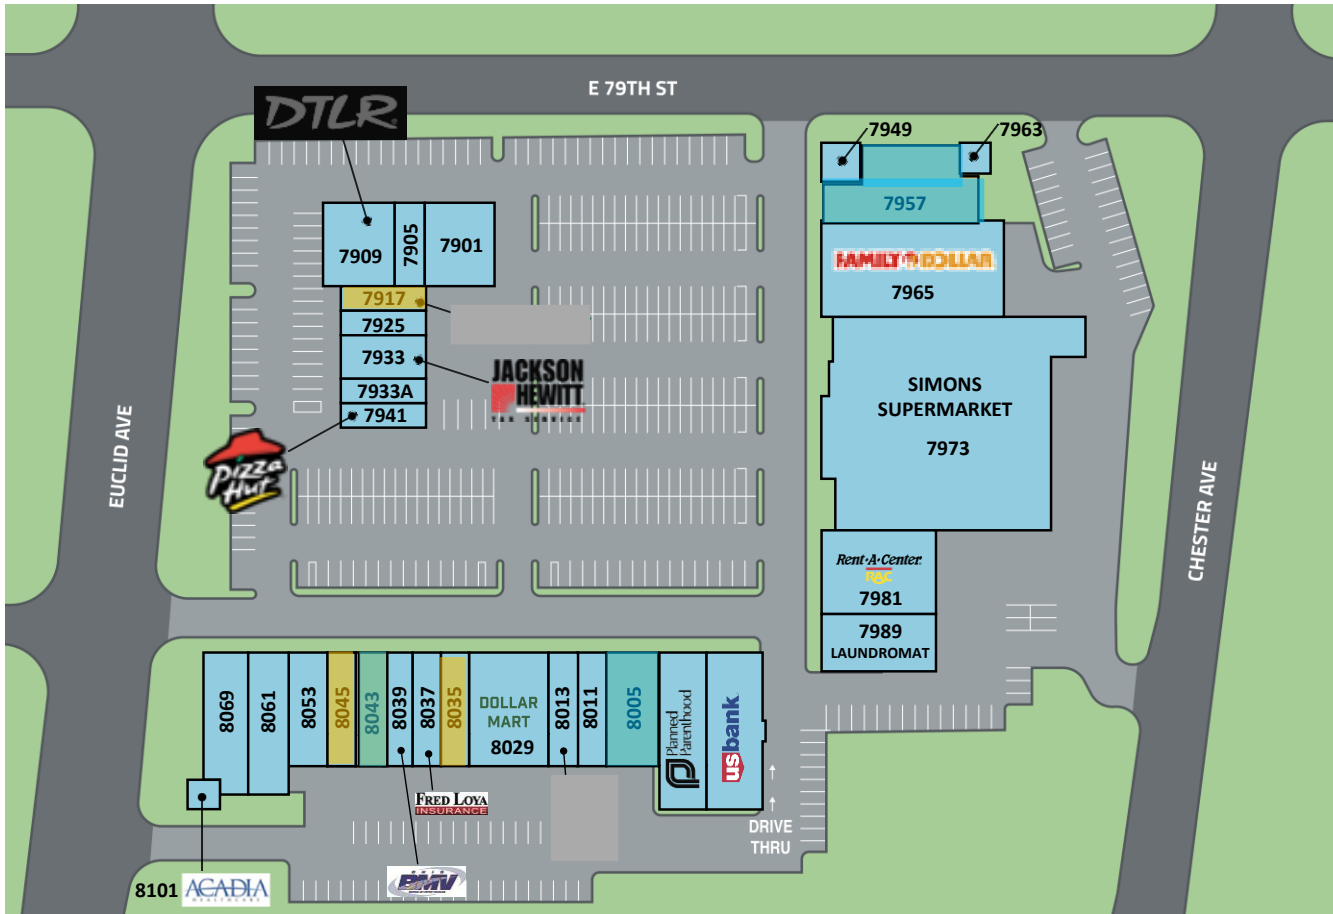

FOR LEASE

The Shops at Church Square Cleveland, Ohio

1,150 - 25,000 square feet available

Description: 7901 - 8101 Euclid Avenue. The main entrance sits on the Northeast corner of Euclid Ave and E. 79th and extends over to Chester Avenue. The center is 109,547 square feet.

Co-Tenants: Simon's Supermarket, Family Dollar, Rent A Center, DTLR, Spins Laundromat, Planned Parenthood, US Bank, Jackson Hewitt, Midtown License Bureau, etc.

Nearby Tenants: Aldi's, Dave's Supermarket, CVS, Cleveland Clinic, Cleveland State, etc.

The Shops at Church Square

7901-8101 Euclid Ave, Cleveland, OH 44103

UNIT#	TENANT
7901	Hunan 1
7905	Church Square Pharmacy
7909	DTLR
7917	Restaurant (1,200 SF)
7925	Best Nails
7933	Jackson Hewitt
7933-A	Ace Cash Express
7941	Max's Pizza
7949	Tru Health Pain Center
7957	Elite
7963	Sweet Home Primary Care
7965	Family Dollar
7973	Simons Supermarket
7981	Rent a Center
7989	Spins Church – Laundromat
7993	US Bank
7997	Planned Parenthood
8005	Juicy Seafood
8011	Juicy Seafood
8013	Da Blow Shop Vape
8029	Dollar Mart
8035	Barbershop (1,150 SF)
8037	Fred Loya Insurance
8039	BMW
8043	Cricket Wireless
8045	Z & S Discount (1,200 SF)
8053	707 Fashions
8061	Sweet Home Healthcare
8069	Cleveland Veterinary Clinic
8101	Acadia Health Care